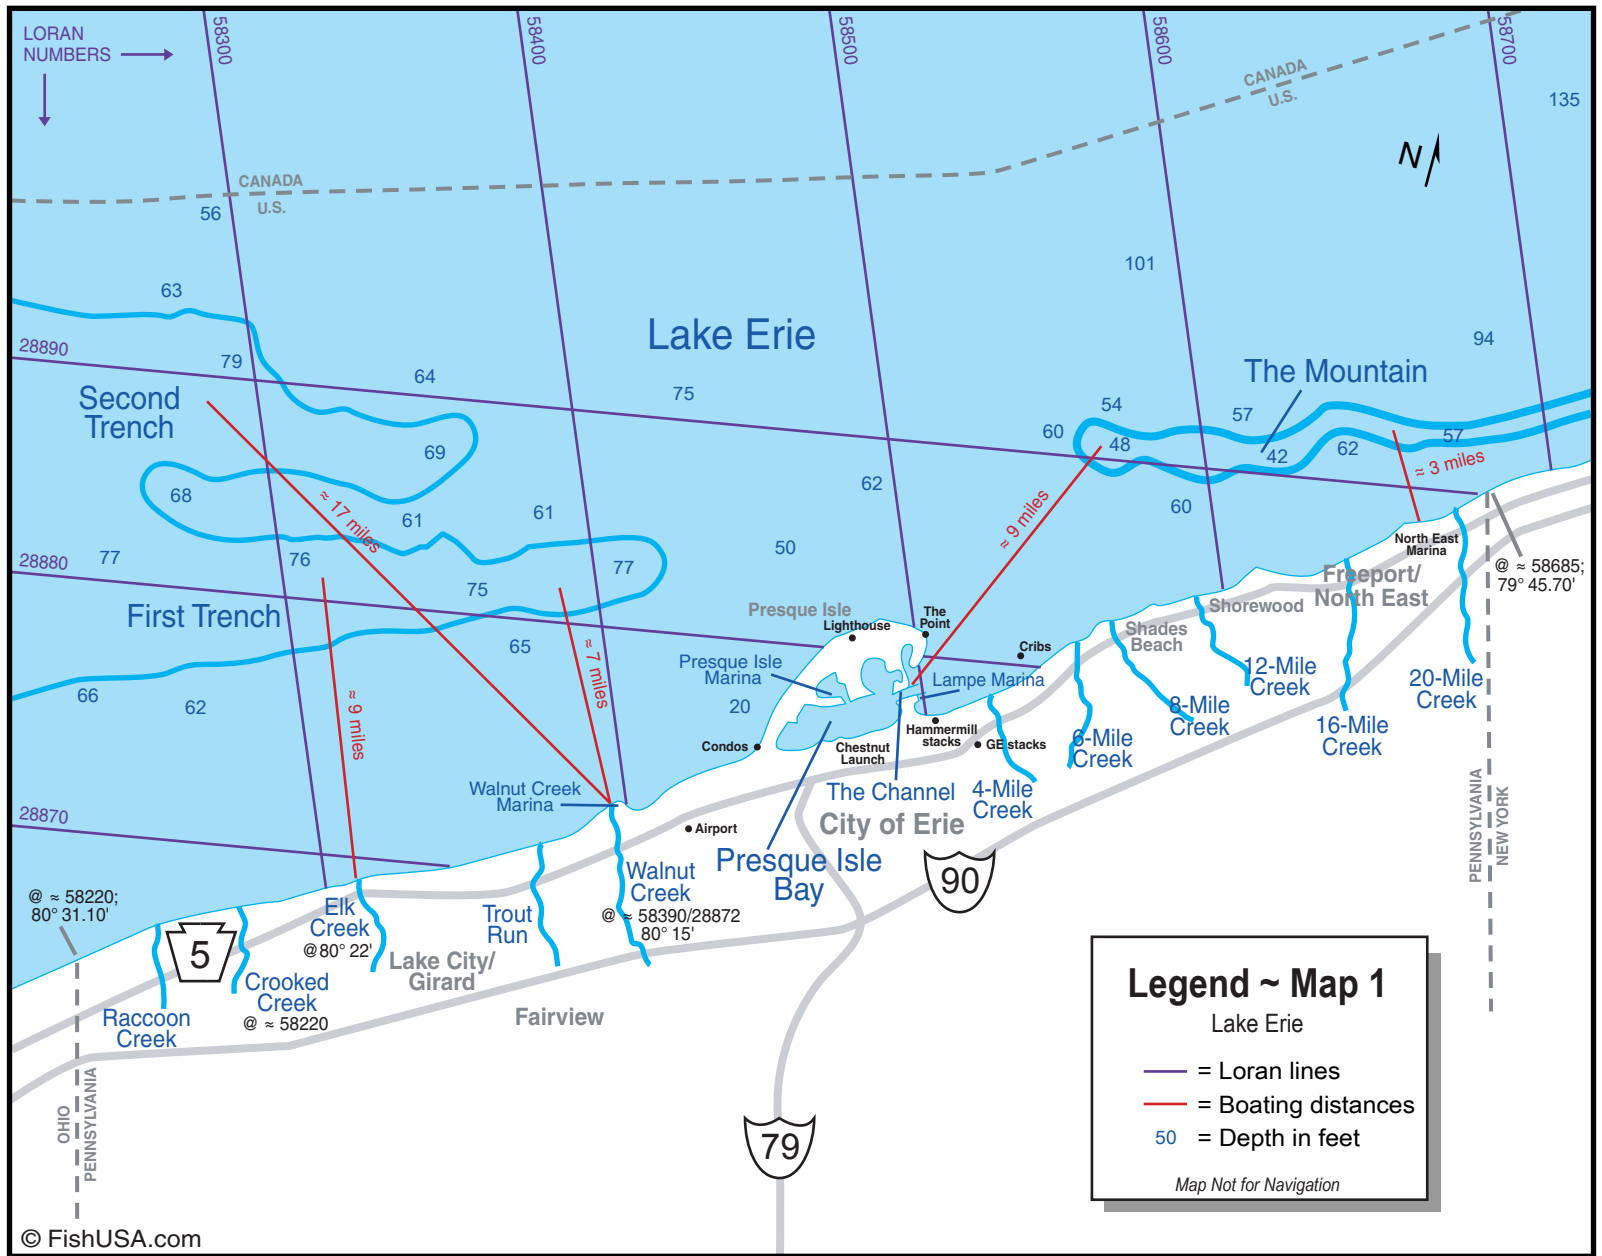

**Fish Erie**  
Your online resource for fishing the Lake Erie region

Maps available online at [www.FishErie.com](http://www.FishErie.com)

### MAP 1 ~ Lake Erie

#### Legend ~ Map 1

- Lake Erie
- = Loran lines
- = Boating distances
- 50 = Depth in feet

Map Not for Navigation